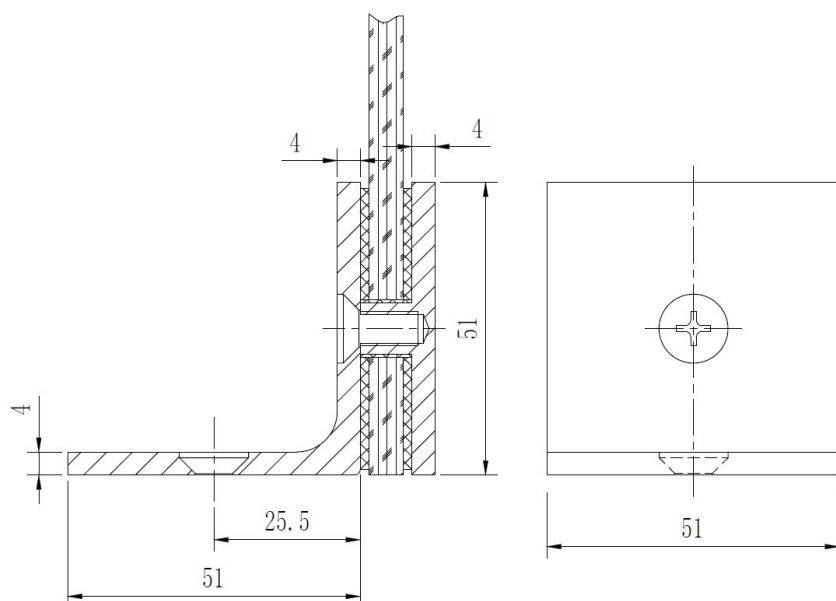

PRODUCT SHEET

Description:

Glass Clamp "Bern", 90DG, Brushed Brass, Glass/Wall, 51x51x Square Corners, 8-10mm Glass, Wall Mounted By $\varnothing$ 5mm Screw, Hole, GLass Mounted By $\varnothing$ 12mm Drilling, Brass Material

Item number:

15.23.700-7

Units	Box	Carton	HS Code	Barcode
Pcs.	1	20	8302419000	
				5704866515283

SISO A/S

Mileparken 11
DK-2740 Skovlunde
Denmark
VAT: DK 24786013

Phone +45 45 830 900

www.siso.dk
siso@siso.dk

Danske Bank
Nytorv Branch
Copenhagen
SWIFT: DABADKKK

Account no.
4180 3112 112936
IBAN Account
DK7230003112112936